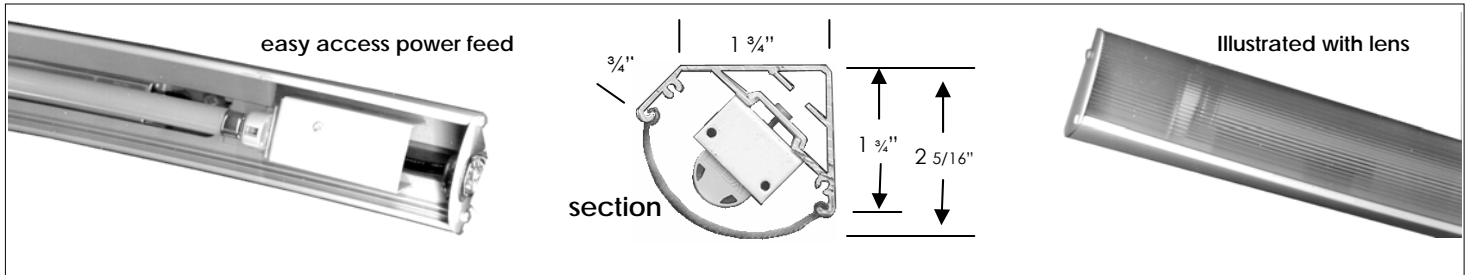

shop drawing

project specify

fixture type

D172 – LVT5 and D172- LVT8

Job Name:
Job Nbr:
Tag:
Distributor:
Electrician
Engineer:
Interior Design:
Architect:
note: site measurements required

Lighting specifications:

- ☐ D115 extrusion cw LVT5 lamp.
- ☐ Dimensions: 1 3/4" high x 1 3/4" high x 3/4" reflector.
- ☐ Integral electronic ballast.
- ☐ Row mounting for ease of installation
- ☐ Tandem lamp – single ballast multiple lamps.

Note:
Any Changes or modifications to mmj lighting 96 ltd lighting fixtures, must be done in the mmj lighting 96 ltd factory. Any modifications or changes done in the field will void all warranties and approvals.

shop drawing – d172 all sizes revised 8.30.06

Fixture nbr - lamp - overall length - initial lumens - CRI - rated hours – colour

Fixture nbr	lamp	overall length	initial lumens	CRI	rated hours	colour
LVT5						
☐ D172- 8	- 8w	- 16.0"	- 400	- 82	- 7500	- 3000K
☐ D172- 8	- 8w	- 16.0"	- 390	- 82	- 7500	- 4000K
☐ D172-14	- 14w	- 25.0"	- 1350	- 82	- 16000	- 3000K
☐ D172-14	- 14w	- 25.0"	- 1350	- 82	- 16000	- 4100K
☐ D172-21	- 21w	- 38.0"	- 2100	- 82	- 16000	- 3000K
☐ D172-21	- 21w	- 38.0"	- 2100	- 82	- 16000	- 4100K
☐ D172-28	- 28w	- 49.0"	- 2900	- 82	- 16000	- 3000K
☐ D172-28	- 28w	- 49.0"	- 2900	- 82	- 16000	- 4100K
☐ D172-35	- 35w	- 60.0"	- 3650	- 82	- 16000	- 3000K
☐ D172-35	- 35w	- 60.0"	- 3650	- 82	- 16000	- 4100K

LAMPS NOT INCLUDED

LVT8

- ☐ D172 -17 - 17w - 25.0"
- ☐ D173 -25 - 25w - 38.0"
- ☐ D173 -32 - 32w - 49.0"

LVT8 tandem

- ☐ D172-17 tandem - 2 x 17w - 50.0" overall length
- ☐ D172-25 tandem - 2 x 25w - 76.0" overall length
- ☐ D172-32 tandem - 2 x 32w - 98.0" overall length

LAMPS NOT INCLUDED

Please advise if feed is: ☐ left , ☐ right or ☐ row mounting.

If lens is required please specify: ☐ D115-C