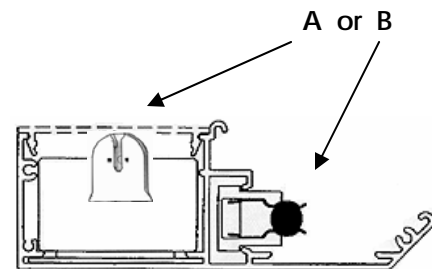

# shop drawing

project specification	
fixture type	D118 profile and lamp types.

Job Name:  
Job Nbr:  
Tag:  
Distributor:  
Electrician  
Engineer:  
Interior Design:  
Architect:  
note: site measurements required

D118 one or two lamp straight or bendable  
LVT5 or LVT5HO  
LVT5 Dimmed

A - D118 one or two lamp straight or bendable  
LVT5 or LVT5HO  
LVT5 Dimmed

B - LV mini flex: 2.5", 3.0", 4.0" or 6.0" o.c.

D118 multiple lamp straight or bendable  
LV Biax; 18w to 55w  
LV Biax Dimmed