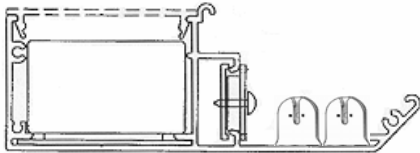

shop drawing

project specification	
fixture type	D118 profile and lamp types.

Job Name:
Job Nbr:
Tag:
Distributor:
Electrician
Engineer:
Interior Design:
Architect:
note: site measurements required

Note:
Any Changes or modifications to mmj lighting 96 ltd lighting fixtures, must be done in the mmj lighting 96 ltd factory. Any modifications or changes done in the field will void all warranties and approvals.

D118 one or two lamp straight or bendable
LVT5 or LVT5HO
LVT5 Dimmed