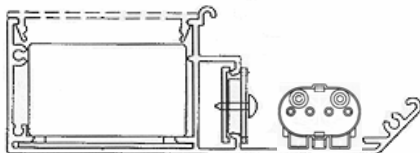

D118 one or two lamp straight or bendable  
LVT5 or LVT5HO  
LVT5 Dimmed

A - D118 one or two lamp straight or bendable  
LVT5 or LVT5HO  
LVT5 Dimmed

B - LV mini flex: 2.5", 3.0", 4.0" or 6.0" o.c.

D118 multiple lamp straight or bendable  
LV Biax; 18w to 55w  
LV Biax Dimmed