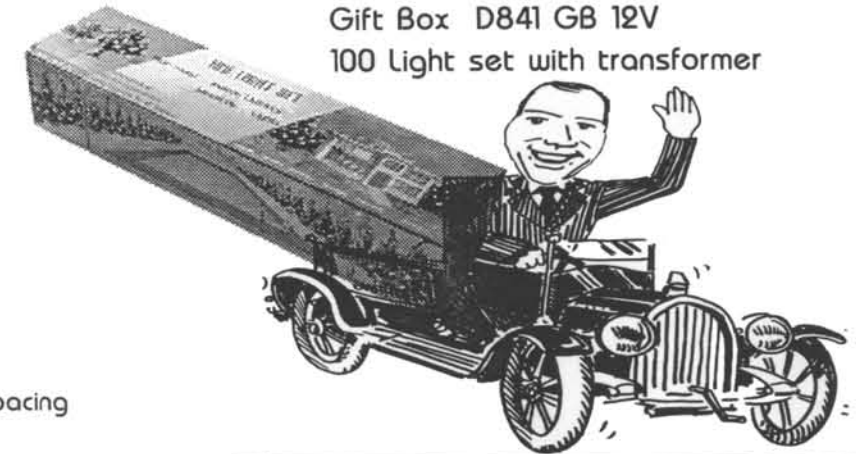

Length: 10 meters
Bulb Spec: 14V/40MA
Watts: 0.5/Bulb
Total: 50 Watts
Total: 100 Bulbs
10 cm. bulb spacing