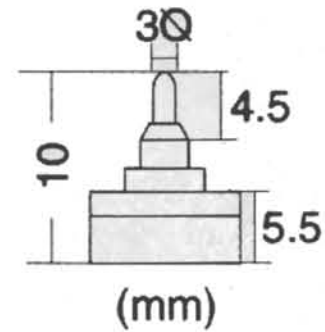

EASY TO CHANGE SPACING OF LIGHTS

Want the lights closer together?
Maybe a little further apart?
Lights can be repositioned
to suit your needs

Accessories; D 844 6 foot extension
D 845 replacement lamps

LV Mini light string D 843 20 feet / 12" on center, 20 lamps.

Max. 12 strings for and 120v

LV big light string D 854 8" on centre D 855 16" on centre

mmj
lighting ltd.

Specialists in: Low Voltage Linear Lighting
Cove Lighting, Showcase/Display Lighting

150 Ferrier Street, unit 2, Markham, Ontario L3R 3K3
bus: 905 479 0788 fax: 905 479 7117
e-mail: bob@mmjlighting96.com

LV Clip Light Specification

ITEM NO.	REEL	BULB SPACING	NO. OF BULBS	BULB SPEC.	WATT	BULB LIFE
D 841	300 ft.	3 INCHES/75 MM	334 PIECES	12V-14V/40MA	0.48W	25,000-40,000 HRS.
D 842	300 ft.	6 INCHES/150 MM	660 PIECES	24V-28V/40MA	0.96W	25,000-40,000 HRS.
D 843	300 ft.	12 INCHES/300 MM	330 PIECES	24V-29V/40MA	0.95W	25,000-40,000 HRS.

A: 15.5MM C: 5.4MM
B: 14.0MM (12V ONLY)

LV Mini Clip Light Specification

ITEM NO.	REEL	BULB SPACING	NO. OF BULBS	BULB SPEC.	WATT	BULB LIFE
D 841A	300 ft.	3 INCHES/75 MM	334 PIECES	12V-14V/40MA	0.48W	25,000-40,000 HRS.
D 842A	300 ft.	6 INCHES/150 MM	660 PIECES	24V-28V/40MA	0.48W	25,000-40,000 HRS.
D 843A	300 ft.	12 INCHES/300 MM	330 PIECES	24V-29V/40MA	0.48W	25,000-40,000 HRS.

A: 12.8MM C: 5.4MM
B: 12.0MM (12V ONLY)

Gift Box D841 GB 12V
100 Light set with transformer

Length: 10 meters
Bulb Spec: 14V/40MA
Watts: 0.5/Bulb
Total: 50 Watts
Total: 100 Bulbs
10 cm. bulb spacing

D 845 Slip On silicon caps for change of colours.

mmj
lighting ltd.

Specialists in: Low Voltage Linear Lighting
Cove Lighting, Showcase/Display Lighting
Tel: (905) 479-0788 Fax: (905) 479-7117