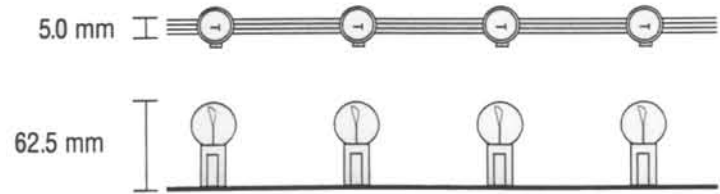

LV big light string D 854 8" on centre D 855 16" on centre

mmj
lighting ltd.

Specialists in: Low Voltage Linear Lighting
Cove Lighting, Showcase/Display Lighting

150 Ferrier Street, unit 2, Markham, Ontario L3R 3K3
bus: 905 479 0788 fax: 905 479 7117
e-mail: bob@mmjlighting96.com

LV Clip Light Specification

ITEM NO.	REEL	BULB SPACING	NO. OF BULBS	BULB SPEC.	WATT	BULB LIFE
D 841	300 ft.	3 INCHES/75 MM	334 PIECES	12V-14V/40MA	0.48W	25,000-40,000 HRS.
D 842	300 ft.	6 INCHES/150 MM	660 PIECES	24V-28V/40MA	0.96W	25,000-40,000 HRS.
D 843	300 ft.	12 INCHES/300 MM	330 PIECES	24V-29V/40MA	0.95W	25,000-40,000 HRS.

A: 15.5MM C: 5.4MM
B: 14.0MM (12V ONLY)

LV Mini Clip Light Specification

ITEM NO.	REEL	BULB SPACING	NO. OF BULBS	BULB SPEC.	WATT	BULB LIFE
D 841A	300 ft.	3 INCHES/75 MM	334 PIECES	12V-14V/40MA	0.48W	25,000-40,000 HRS.
D 842A	300 ft.	6 INCHES/150 MM	660 PIECES	24V-28V/40MA	0.48W	25,000-40,000 HRS.
D 843A	300 ft.	12 INCHES/300 MM	330 PIECES	24V-29V/40MA	0.48W	25,000-40,000 HRS.

A: 12.8MM C: 5.4MM
B: 12.0MM (12V ONLY)

Gift Box D841 GB 12V
100 Light set with transformer