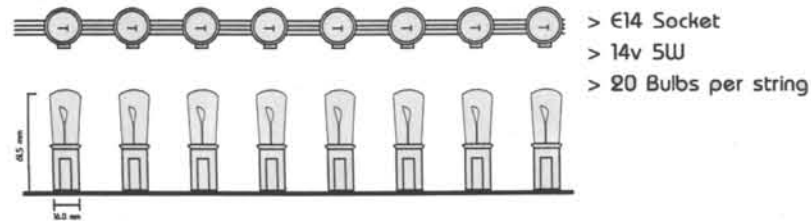

## LV Mini light string D 843 20 feet / 12" on center, 20 lamps.

Max. 12 strings for and 120v

## LV Clip Light Specification

ITEM NO.	REEL	BULB SPACING	NO. OF BULBS	BULB SPEC.	WATT	BULB LIFE
D 841	300 ft.	3 INCHES/75 MM	334 PIECES	12V-14V/40MA	0.48W	25,000-40,000 HRS.
D 842	300 ft.	6 INCHES/150 MM	660 PIECES	24V-28V/40MA	0.96W	25,000-40,000 HRS.
D 843	300 ft.	12 INCHES/300 MM	330 PIECES	24V-29V/40MA	0.95W	25,000-40,000 HRS.

## LV Mini Clip Light Specification

ITEM NO.	REEL	BULB SPACING	NO. OF BULBS	BULB SPEC.	WATT	BULB LIFE
D 841A	300 ft.	3 INCHES/75 MM	334 PIECES	12V-14V/40MA	0.48W	25,000-40,000 HRS.
D 842A	300 ft.	6 INCHES/150 MM	660 PIECES	24V-28V/40MA	0.48W	25,000-40,000 HRS.
D 843A	300 ft.	12 INCHES/300 MM	330 PIECES	24V-29V/40MA	0.48W	25,000-40,000 HRS.