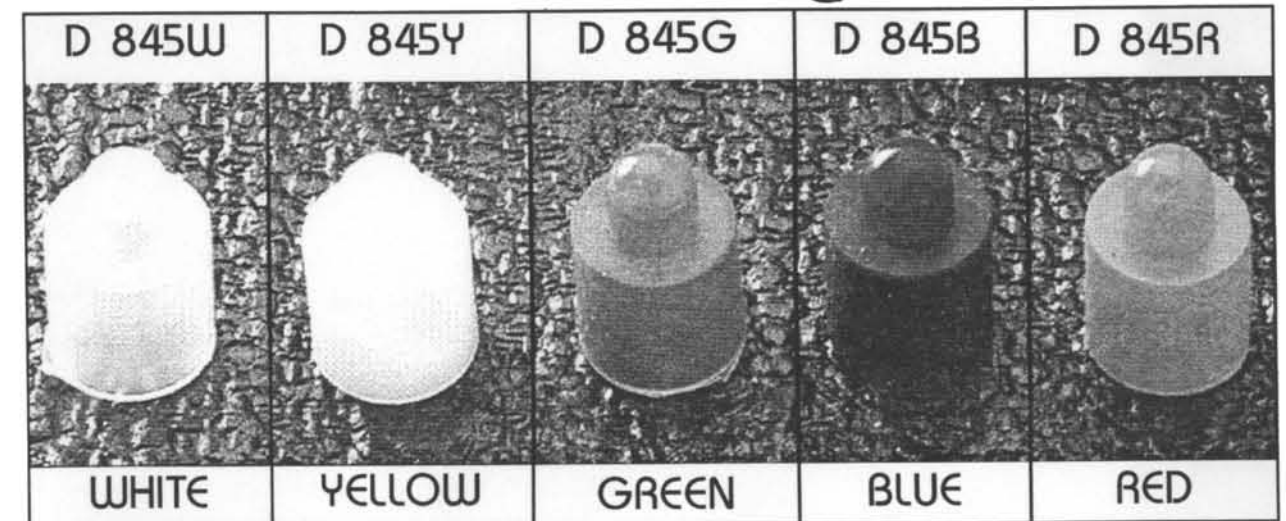

D 845 Slip On silicon caps for change of colours.

mmj
lighting ltd.

Specialists in: Low Voltage Linear Lighting
Cove Lighting, Showcase/Display Lighting
Tel: (905) 479-0788 Fax: (905) 479-7117