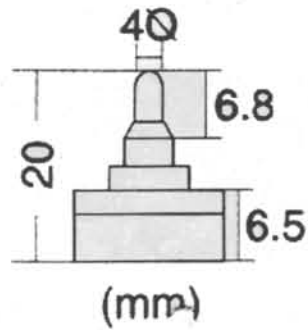

EASY TO CHANGE SPACING OF LIGHTS

Want the lights closer together?
Maybe a little further apart?
Lights can be repositioned
to suit your needs

Accessories; D 844 6 foot extension
D 845 replacement lamps

LV Mini light string D 843 20 feet / 12" on center, 20 lamps.

Max. 12 strings for and 120v

LV big light string D 854 8" on centre D 855 16" on centre

mmj
lighting ltd.

Specialists in: Low Voltage Linear Lighting
Cove Lighting, Showcase/Display Lighting

150 Ferrier Street, unit 2, Markham, Ontario L3R 3K3
bus: 905 479 0788 fax: 905 479 7117
e-mail: bob@mmjlighting96.com

LV Clip Light Specification

ITEM NO.	REEL	BULB SPACING	NO. OF BULBS	BULB SPEC.	WATT	BULB LIFE
D 841	300 ft.	3 INCHES/75 MM	334 PIECES	12V-14V/40MA	0.48W	25,000-40,000 HRS.
D 842	300 ft.	6 INCHES/150 MM	660 PIECES	24V-28V/40MA	0.96W	25,000-40,000 HRS.
D 843	300 ft.	12 INCHES/300 MM	330 PIECES	24V-29V/40MA	0.95W	25,000-40,000 HRS.

A: 15.5MM C: 5.4MM
B: 14.0MM (12V ONLY)

LV Mini Clip Light Specification

ITEM NO.	REEL	BULB SPACING	NO. OF BULBS	BULB SPEC.	WATT	BULB LIFE
D 841A	300 ft.	3 INCHES/75 MM	334 PIECES	12V-14V/40MA	0.48W	25,000-40,000 HRS.
D 842A	300 ft.	6 INCHES/150 MM	660 PIECES	24V-28V/40MA	0.48W	25,000-40,000 HRS.
D 843A	300 ft.	12 INCHES/300 MM	330 PIECES	24V-29V/40MA	0.48W	25,000-40,000 HRS.

A: 12.8MM C: 5.4MM
B: 12.0MM (12V ONLY)

Gift Box D841 GB 12V
100 Light set with transformer

Length: 10 meters
Bulb Spec: 14V/40MA
Watts: 0.5/Bulb
Total: 50 Watts
Total: 100 Bulbs
10 cm. bulb spacing

D 845 Slip On silicon caps for change of colours.

mmj
lighting ltd.

Specialists in: Low Voltage Linear Lighting
Cove Lighting, Showcase/Display Lighting
Tel: (905) 479-0788 Fax: (905) 479-7117