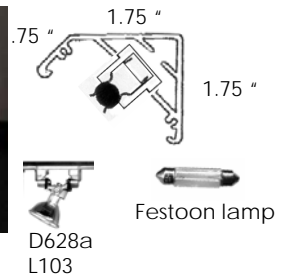

# shop drawing

project specification		
fixture type	LV mini flex	profiles and lamp types

Job Name:  
 Job Nbr:  
 Tag:  
 Distributor:  
 Electrician:  
 Engineer:  
 Interior Design:  
 Architect:  
 note: site measurements required

D171 extrusion  
 D171 cover  
 D625 LV mini flex

D115 extrusion complete with D625 LV mini flex

D121 extrusion  
 Festoon lamp  
 1.50 "  
 .75"

D121-C extrusion  
 Festoon lamp  
 .50"  
 .75"

LV mini flex profiles and lamp types 3.14.06 