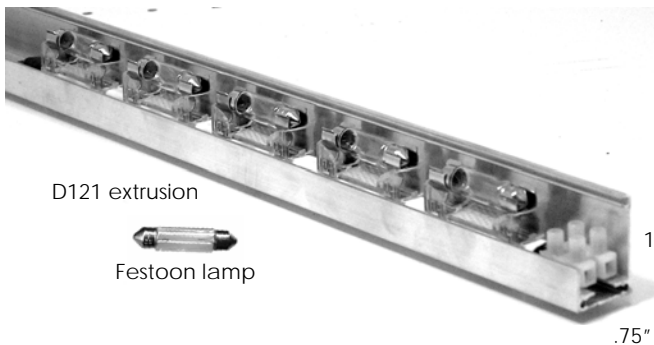

# shop drawing

project specification		
fixture type	LV mini flex	profiles and lamp types

Job Name:  
 Job Nbr:  
 Tag:  
 Distributor:  
 Electrician:  
 Engineer:  
 Interior Design:  
 Architect:  
 note: site measurements required

D171 extrusion  
 D171 cover  
 D625 LV mini flex

D115 extrusion complete with D625 LV mini flex

D121 extrusion  
 Festoon lamp  
 1.50 "  
 .75"

D121-C extrusion  
 Festoon lamp  
 .50"  
 .75"

LV mini flex profiles and lamp types 3.14.06 