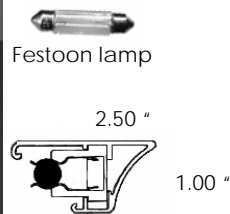

D115 extrusion complete with D625 LV mini flex