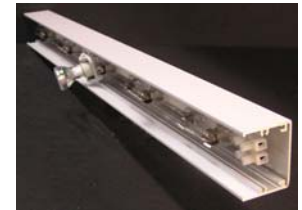

D171 extrusion  
 D171 cover  
 D625 LV mini flex

D115 extrusion complete with D625 LV mini flex

D121 extrusion  
 Festoon lamp  
 1.50 "  
 .75"

D121-C extrusion  
 Festoon lamp  
 .50"  
 .75"

LV mini flex profiles and lamp types 3.14.06 