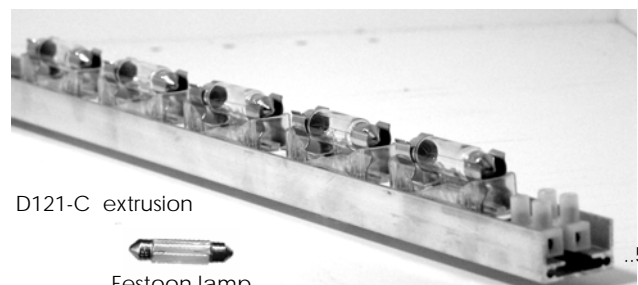

D171 extrusion  
 D171 cover  
 D625 LV mini flex

D115 extrusion complete with D625 LV mini flex

D121 extrusion  
 Festoon lamp  
 1.50 "  
 .75"

D121-C extrusion  
 Festoon lamp  
 .50"  
 .75"

LV mini flex profiles and lamp types 3.14.06 