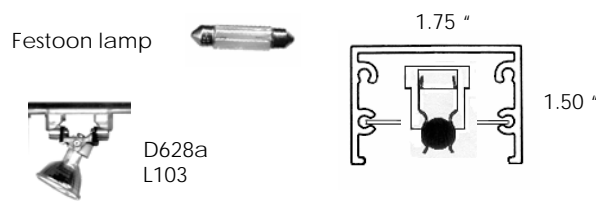

shop drawing

project specification		
fixture type	LV mini flex	profiles and lamp types

Job Name:
Job Nbr:
Tag:
Distributor:
Electrician:
Engineer:
Interior Design:
Architect:
note: site measurements required

Note:
Any Changes or modifications to mmj lighting 96 ltd lighting fixtures, must be done in the mmj lighting 96 ltd factory. Any modifications or changes done in the field will void all warranties and approvals.

D171 extrusion
D171 cover
D625 LV mini flex