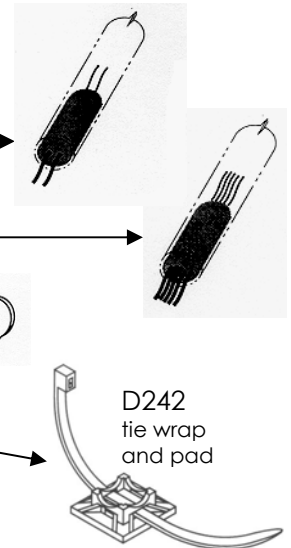

LV LED starbrite™Tube Light:
 D232 1/4" x 5/16" rectangular

Specifications:

Colours: White, Red Yellow, Blue, Green.,
 0.5" o.c.

Tube length: 12" 24" 36" 48"

LV Led's 24 48 72 96
 1.0" o.c.

Tube length: 12" 24" 36" 48"

LV Led's: 12 24 36 48
 2.0" o.c. 12" 24" 36" 48"

Tube length: 12" 24" 36" 48"

LV Led's: 6 12 18 24
 3.0" o.c.

Tube length: 12" 24" 36" 48"

LV Led's: 4 8 12 16
 RGB – 1.0" o.c.

Tube length: 12" 24" 36" 48"

LV Led's: 36 72 108 ~

Accessories:

D241-1 hard wired
 two wire LV Led tube

D241-2 hard wired
 four wire RGB tube

D242
 mounting Clip

D242-1
 tie wrap and pad

Power Supply-Controller:

C142RGB-150w24v
 15 - 12" RGB Tubes
 7 - 24" RGB Tubes
 5 - 36" RGB Tubes

Electronic dimming
CONTACT MMJ96

Theatre aisle and bull nose extrusions – BINDER SECTION 10

Aluminum Extrusion: CONTACT MMJ96