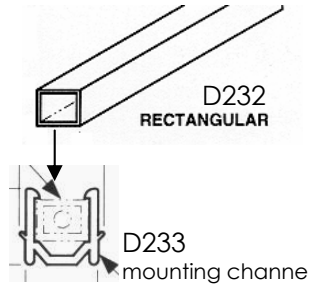

fixture type

Job Name:
 Job Nbr:
 Tag:
 Distributor:
 Electrician
 Engineer:
 Interior Design:
 Architect:
 note: site measurements required

Note:
 Any Changes or modifications to mmj lighting 96 ltd lighting fixtures, must be done in the mmj lighting 96 ltd factory.
 Any modifications or changes done in the field will void all warranties and approvals.

LV LED starbrite™Tube Light:
 D232 1/4" x 5/16" rectangular

Specifications:

Colours: White, Red Yellow, Blue, Green.,
 0.5" o.c.

Tube length: 12" 24" 36" 48"

LV Led's 24 48 72 96
 1.0" o.c.

Tube length: 12" 24" 36" 48"

LV Led's: 12 24 36 48
 2.0" o.c. 12" 24" 36" 48"

Tube length: 12" 24" 36" 48"

LV Led's: 6 12 18 24
 3.0" o.c.

Tube length: 12" 24" 36" 48"

LV Led's: 4 8 12 16
 RGB – 1.0" o.c.

Tube length: 12" 24" 36" 48"

LV Led's: 36 72 108 ~