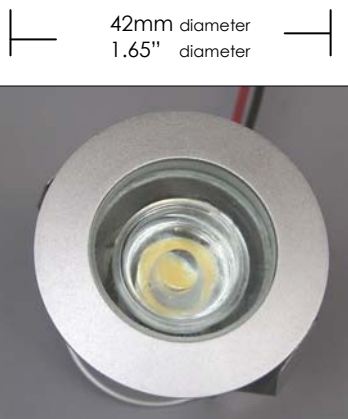

shop drawing

project specification

fixture type

LV Led starbrite™ step light series: D220LED-S IP66

Job Name:
Job Nbr:
Tag:
Distributor:
Electrician
Engineer:
Interior Design:
Architect:
note: site measurements required

elevation

plan view

D220LED-S
LV Led step light

IP66

1.65" - over all depth
1.20" - fixture diameter
1.65" - trim ring diameter

Housing:
Nylon/Diecast aluminum

Power supply: remote
trd11w120v

Lamp type: LV LUXEON Led
1w - 40 lumens - CRI 87
3w - 75 lumens - CRI 87

Wattage: 1.0w
Beam: 15deg
 25deg
 60deg
 106deg

Colour: white 3000K 6000K
 red
 blue
 green
 amber

D220LED shop drawing 3.12.07