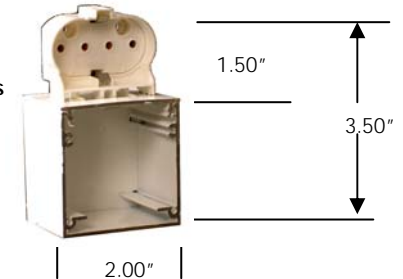

Quad: 13w, 18w, 26w.

Multiple lamp integral electronic ballast. type 1 outdoor
minimum operating temperature -20 deg F [30 deg C]
BALLAST WARRANTY 5 YEARS FROM DATE OF PURCHASE

finishes: White, Black or Anodized _____

end caps included.

power feed: Manufactured with ROW MOUNTING [STANDARD]

extrusion dimensions