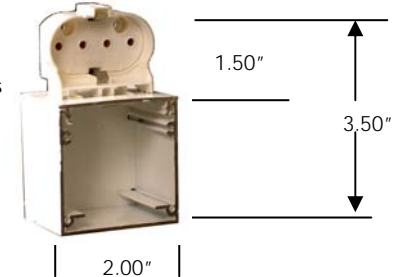

Job Name:

Job Nbr:

Tag:

Distributor:

Electrician:

Engineer:

Interior Design:

note: site measurements

Required

Note:

Any changes or modifications to
mmj lighting 96 ltd lighting fixtures must
Be done in the mmj lighting 96 ltd factory.
Any modifications or changes done in the
field will void all warranties and approvals.

approved by:

dated: