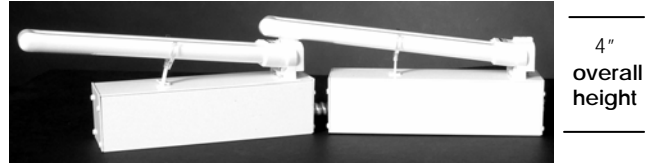

shop drawing

project specification

fixture type	D632SM ___ lamp straight, ___ watt lamp ___ watts per foot
shadow master™	D632B-SM ___ bendable, ___ watt lamp ___ watts per foot

Note: overall height in shadow master position

Example:

D632b-sm	-	3	-	24"	-	13	-	120
Fixture nbr		lamps		overall length		watts		volts

module length determined by lamp wattage

Specifications:

13w straight

D632 sm 3 lamp oal 24" [13w lamps 8" o.c.]
 D632 sm 4 lamp oal 36" [13w lamps 9" o.c.]